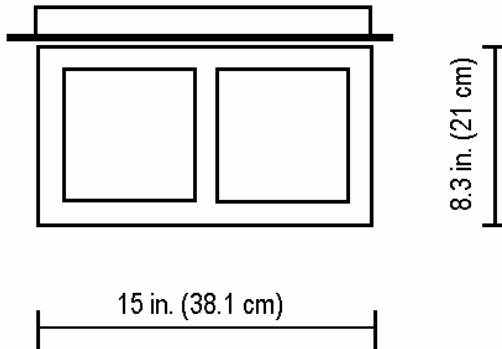

IDL Ceiling

ALULITE WALL & CEILING

EUROLUMEN

612-673-9213
612-673-9217 fax

www.eurolumen.com
sales@eurolumen.com

Description

This special family of flexible lighting fixtures builds on the patented Alulite low-voltage track system. The lamps, which simply clamp onto the Alulite lighting fixture frame, may be placed in a variety of locations and repositioned at any time.

Features

Lamping One, two or four 20W, 35W or 50W low-voltage (12V) MR16 halogen lamps

Transformer Electronic transformer housed in canopy, 120V

Construction Machined solid aluminum with glass bead-blasted finish (matte); painted steel canopy

Mounting Surface mounted on ceiling or wall; lamps attach to lighting fixture frame via clamp; pendant model also available

Dimensions see below

Designer Dietmar Weickert

Product Name

Alulite Wall & Ceiling

Item ID

002979 (0.12 in. thick x 8.3 in. long x 8.3 in. wide; housing is 8.3 in. long x 4.3 in. wide x 1.4 in. deep)

002980 (0.12 in. thick x 15 in. long x 8.3 in. wide; housing is 8.3 in. long x 4.3 in. wide x 1.4 in. deep)

002981 (0.12 in. thick x 15 in. long x 8.3 in. wide; housing is 14.5 in. long x 8.3 in. wide x 1.4 in. deep)

002982 (0.12 in. thick x 15 in. long x 15 in. wide; housing is 14.5 in. long x 8.3 in. wide x 1.4 in. deep)

Project Name:	Fixture Type:
Project:	Date:
Comments: