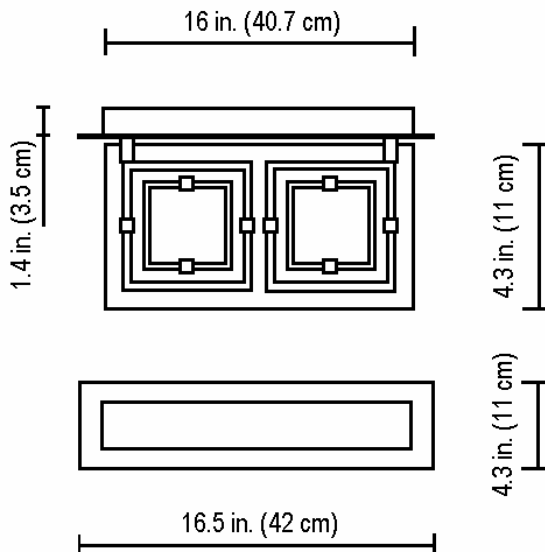

IDL Ceiling

ALULITE MIRROR

EUROLUMEN

612-673-9213
612-673-9217 fax

www.eurolumen.com
sales@eurolumen.com

Description

This playful and imaginative series of ceiling lighting fixtures are identical to Alulite wall & ceiling models but with adjustable dichromatic mirrors/filters. Available in a variety of colors, the filters reflect one color and pass through its complement, thereby enabling countless combinations of colorful lighting effects to be cast on walls, floors, signs and merchandise. Depending on the proximity and angle of the light source, the reflections can be configured as a spot or flood distribution. Filter colors can be mixed as desired and exchanged at any time by simply snapping in and out.

Features

Lamping None

Construction Machined solid aluminum with glass bead-blasted finish (matte)

Mounting Surface mounted on ceiling or wall; pendant model available

Dimensions see below

Designer Dietmar Weickert

Product Name

Alulite Mirror Wall & Ceiling

Item ID

002985 (1 filter glass; fixture is 0.12 in. thick x 8.3 in. long x 8.3 in. wide; housing is 8.3 in. long x 4.3 in. wide x 1.4 in. deep)

002986 (2 filter glasses; fixture is 0.12 in. thick x 15 in. long x 8.3 in. wide; housing is 8.3 in. long x 4.3 in. wide x 1.4 in. deep)

002988 (4 filter glasses; fixture is 0.12 in. thick x 15 in. long x 15 in. wide; housing is 14.5 in. long x 8.3 in. wide x 1.4 in. deep)

Project Name:	Fixture Type:
Project:	Date:
Comments: