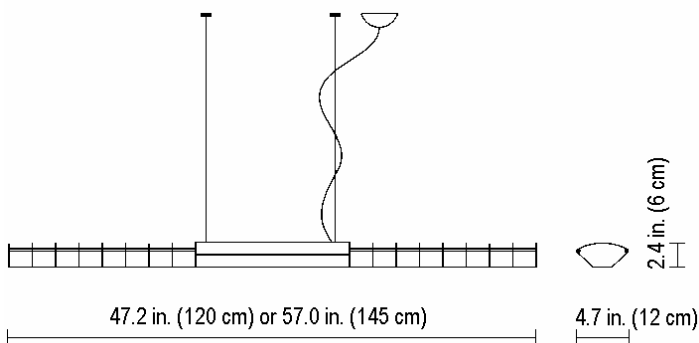

### Features

**Lamping** Two 36W or 55W U-shaped T5HO lamps

**Ballast** Electronic ballast, 120V or 277V; dimming ballast available upon request

**Construction** Aluminum with finely brushed aluminum finish

**Mounting** Pendant via aircraft cable; length adjustable without tools

**Dimensions** 47.2 in. or 57.1 in. long (see below) x 4.7 in. wide by 2.4 in. high

**Designer** Ulrich Reichardt